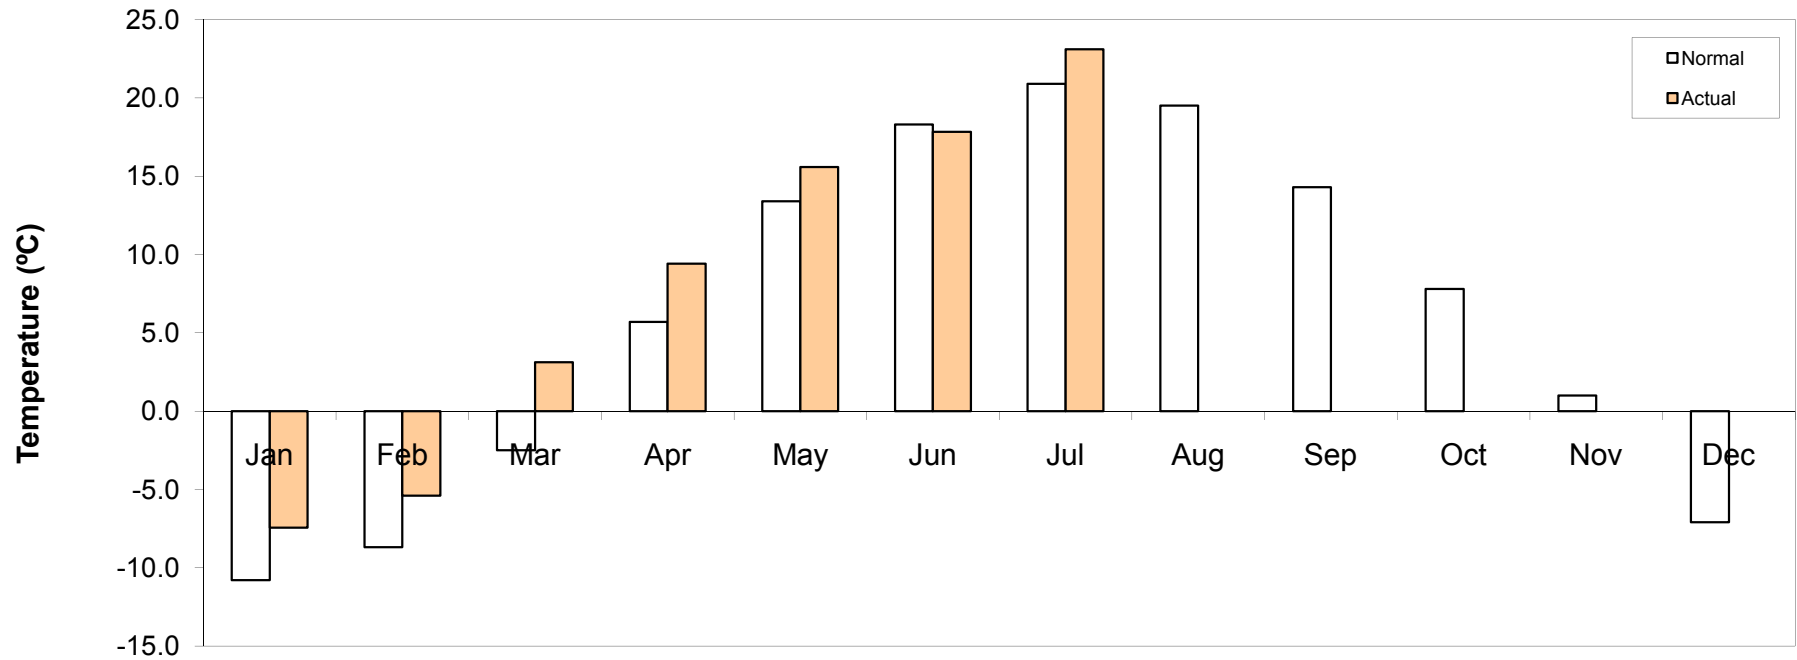

## 2010 Mean Temperature - Ottawa, ON

	Jan	Feb	Mar	Apr	May	Jun	Jul	Aug	Sep	Oct	Nov	Dec	Year
Normal	-10.8	-8.7	-2.5	5.7	13.4	18.3	20.9	19.5	14.3	7.8	1.0	-7.1	6.0
Actual	-7.5	-5.4	3.1	9.4	15.6	17.8	23.1						