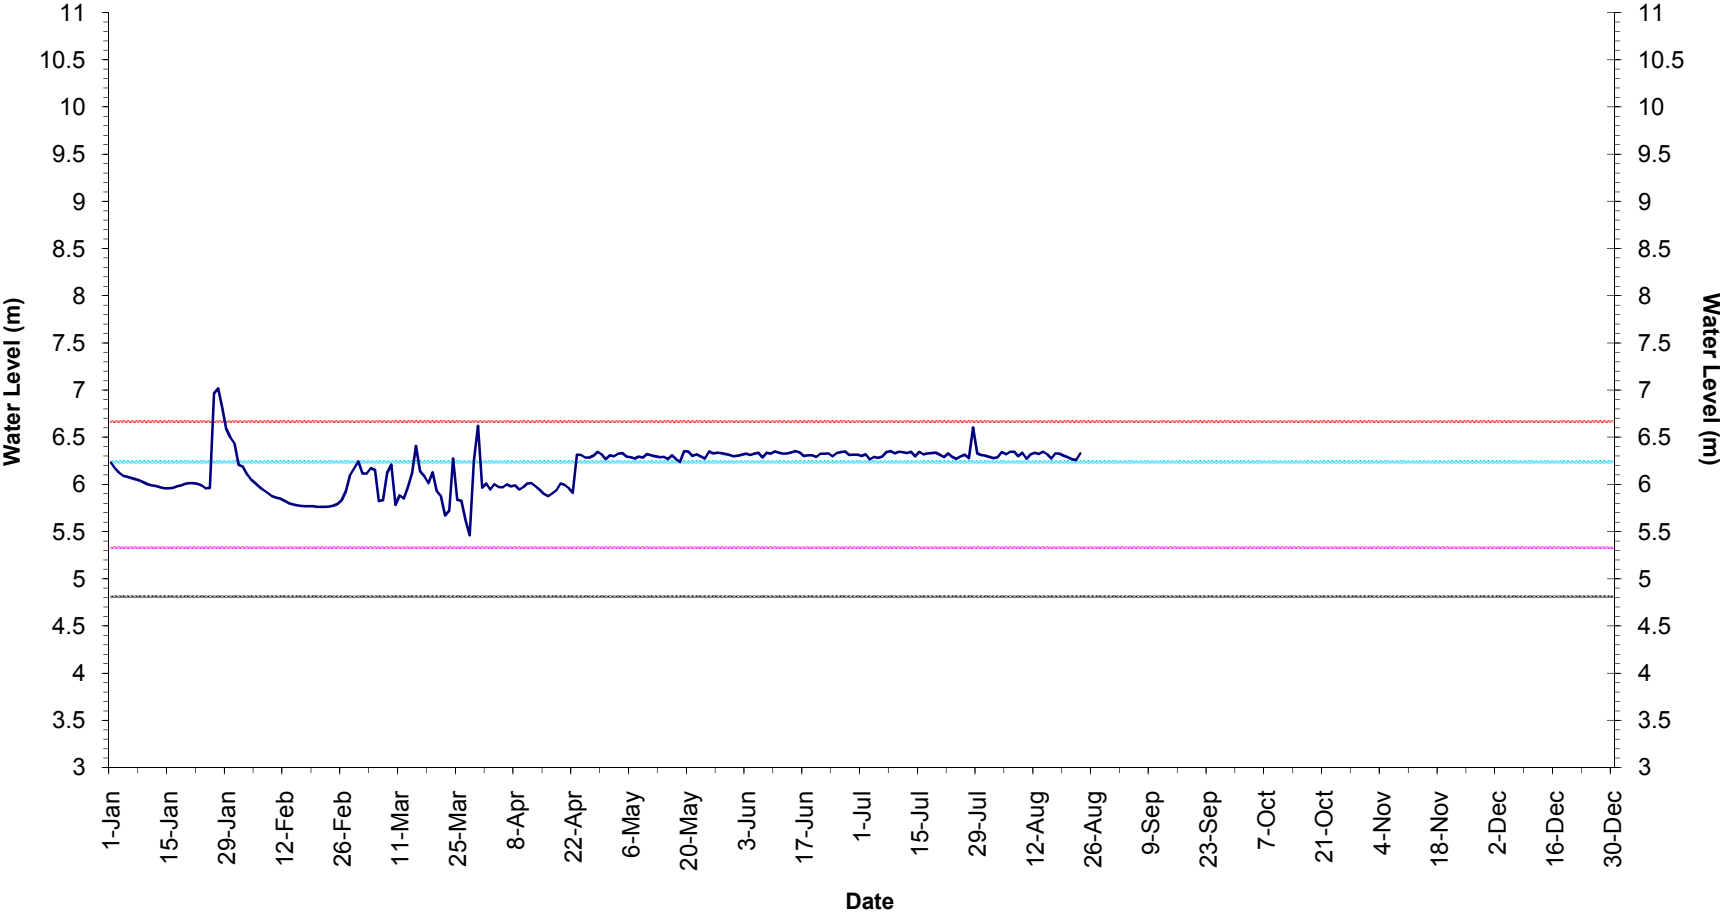

2010 Chesterville Dam Water Levels
(unverified data - updated August 23, 2010)

High Water Alarm Summer Level Winter Level Low Water Alarm Water Level