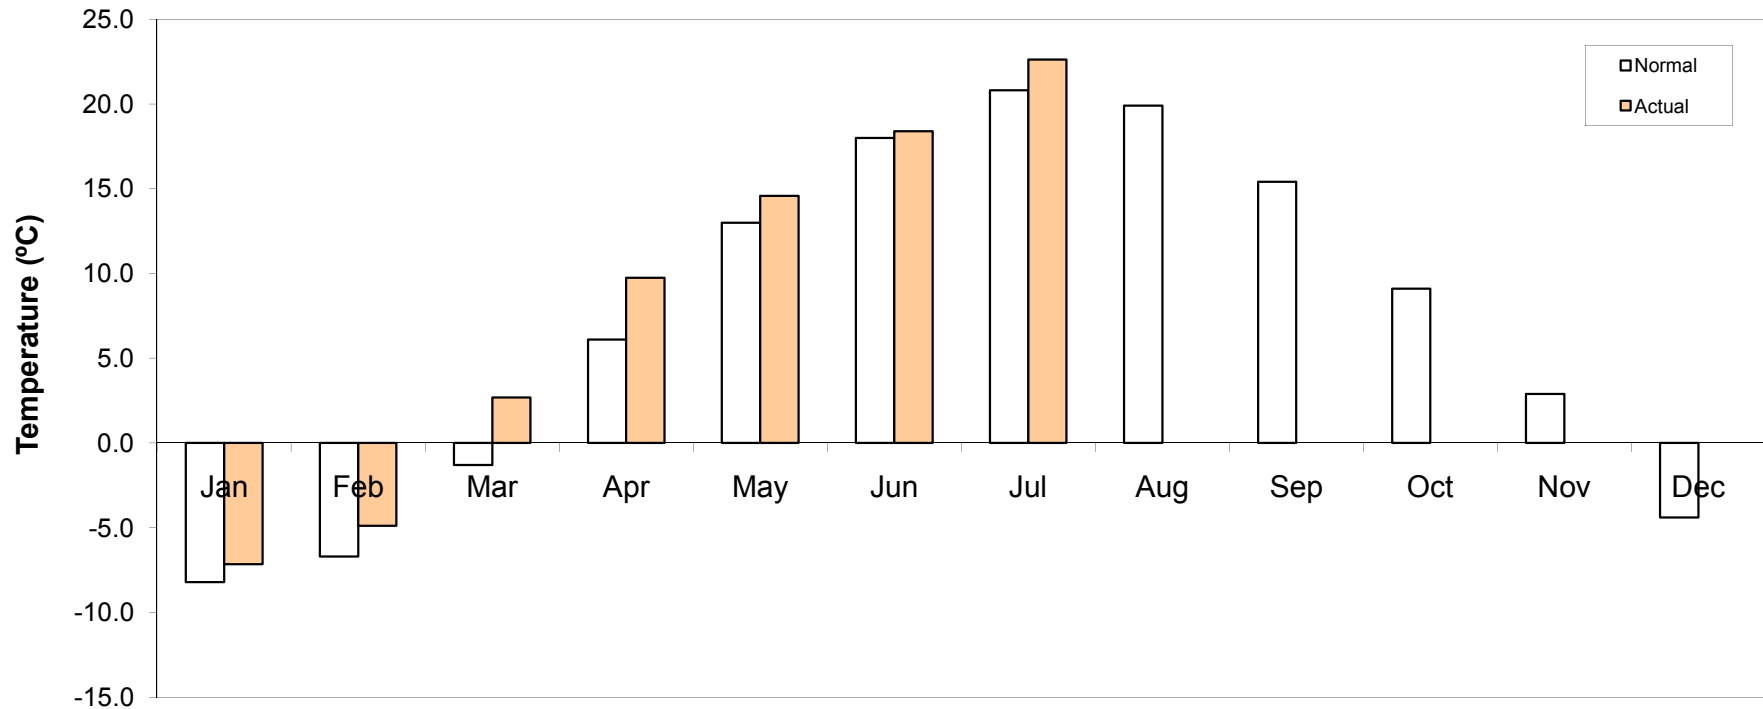

2010 Mean Temperature - Brockville, ON

	Jan	Feb	Mar	Apr	May	Jun	Jul	Aug	Sep	Oct	Nov	Dec	Year
Normal	-8.2	-6.7	-1.3	6.1	13.0	18.0	20.8	19.9	15.4	9.1	2.9	-4.4	7.1
Actual	-7.2	-4.9	2.7	9.7	14.6	18.4	22.6						